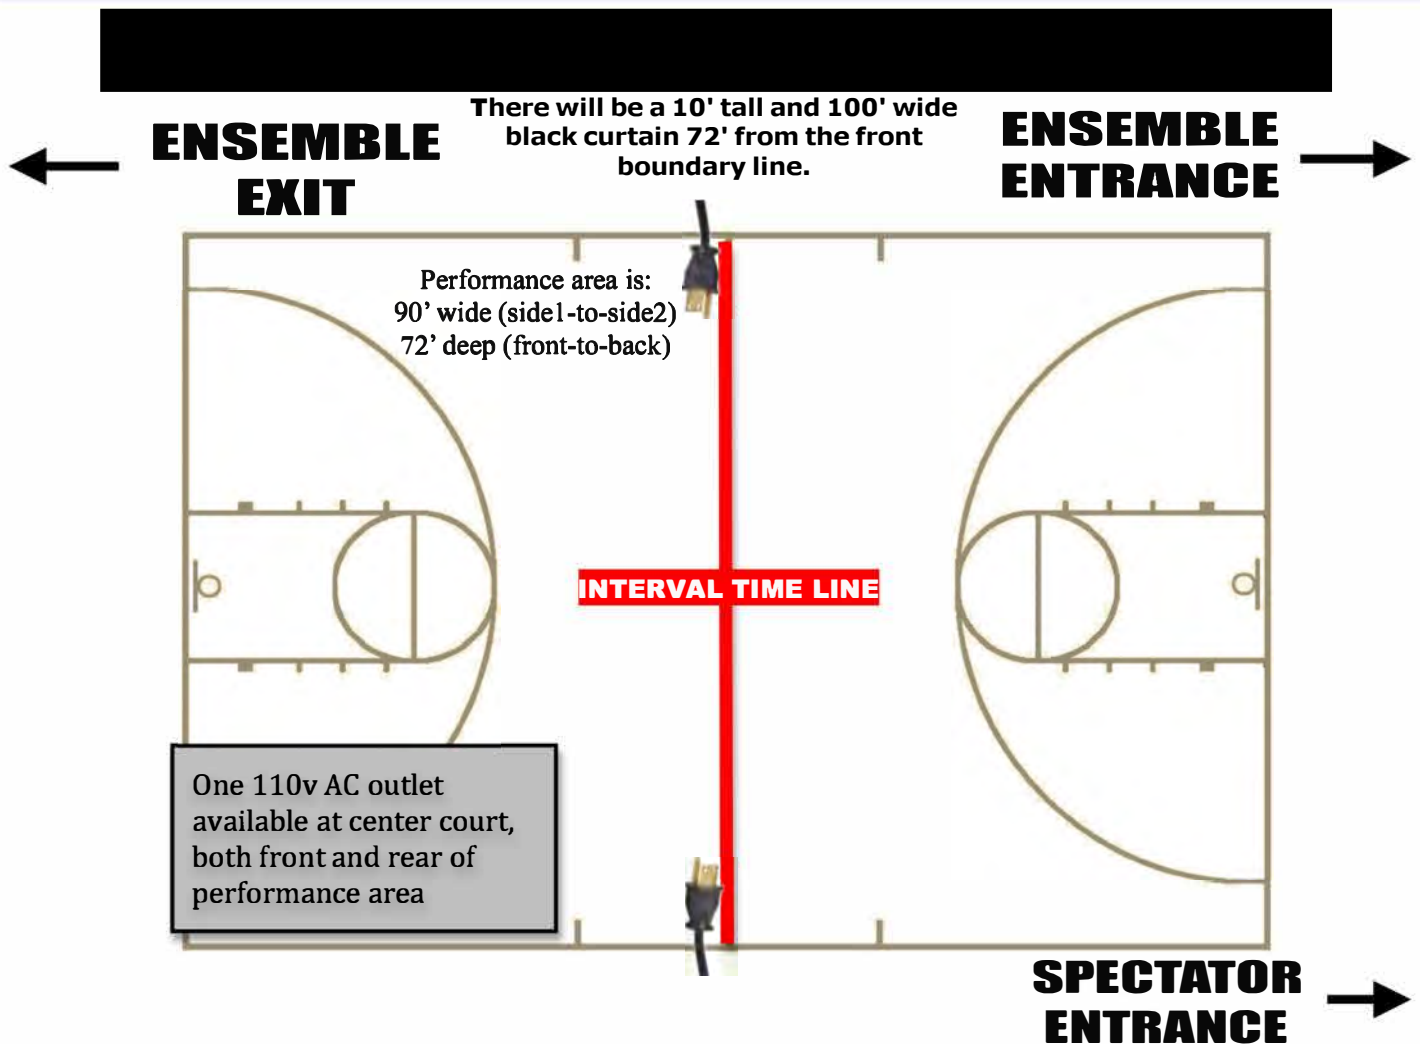

Group Name	Division	Optional Indoor Warm Up Time	Warm Up Area	Transit to Ready Area	Perform	Load
eNVision Indoor	PIO	4:48 PM	A	4:58 PM	5:08 PM	5:18 PM

Break

5:18 PM

Full Retreat

5:35 PM

COMPETITION AREA DIAGRAM

Unit Entry
7' tall
5' 10" wide

Unit Exit
7' tall
5' 10" wide

Sidewalk outside unit exit is 5' wide and leads back to the unit parking area.

Performance Area